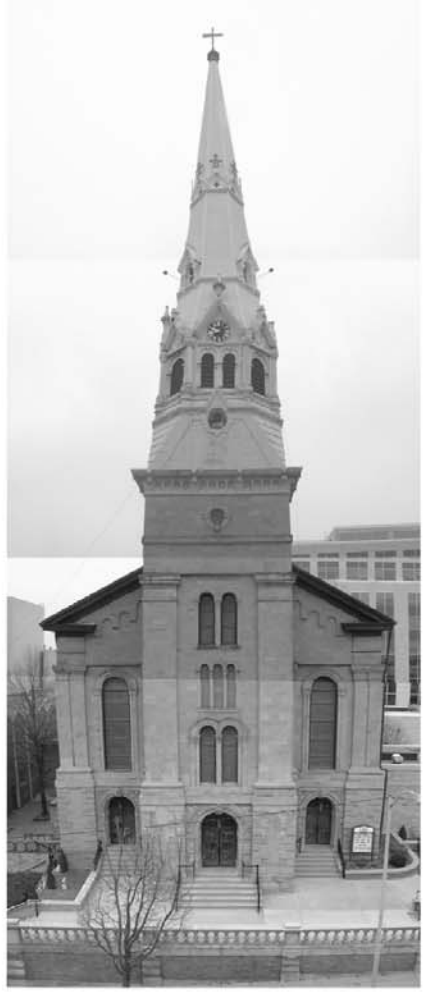

**Cross
Restoration**

**Lower Dormer
Restoration**

**Stone Finial
Restoration**

**Matching
Clockface**

**Trefoil
Restoration**

**Portal
Restoration**

Spire Replacement
at the
Saint Raphael Cathedral
222 West Main Street -Madison, WI