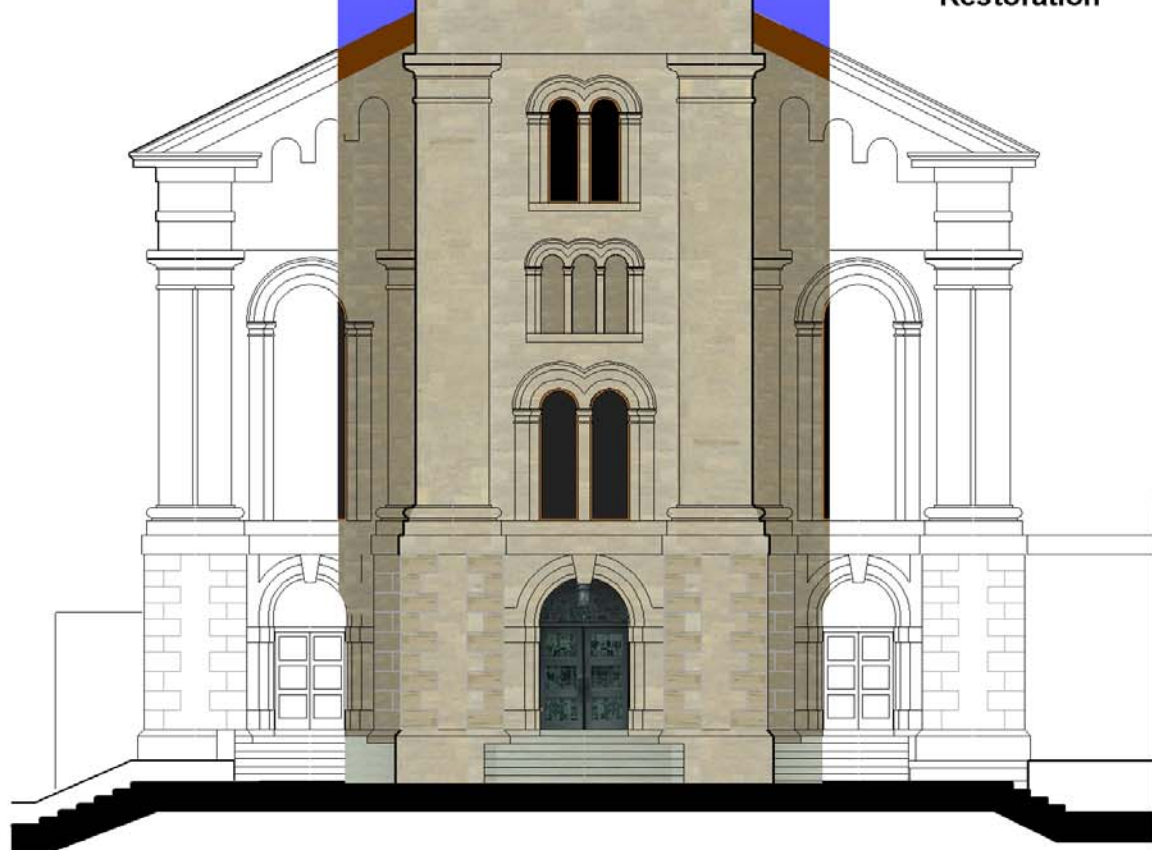

**Cross
Restoration**

**Lower Dormer
Restoration**

**Stone Finial
Restoration**

**Matching
Clockface**

**Trefoil
Restoration**

**Portal
Restoration**

Spire Replacement
at the
Saint Raphael Cathedral
222 West Main Street -Madison, WI